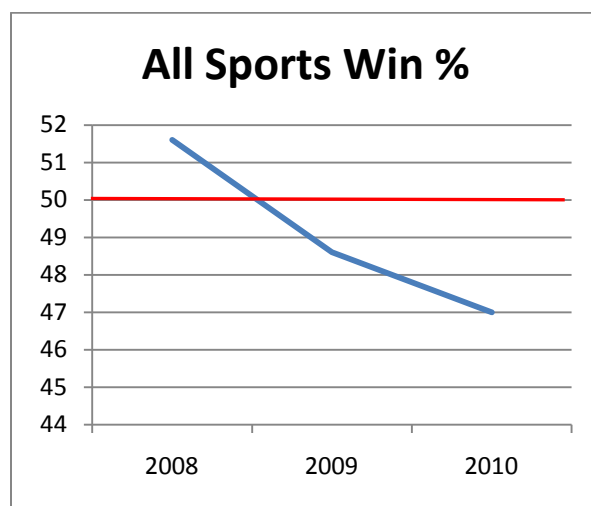

## A Look at How USM's Prez is Managing Athletics

The "Banner Year" series here at USMNEWS.net has pointed out that USM's varsity sports programs appear to be slipping under USM president Martha Saunders' stewardship. This report examines how Saunders has been managing, or as the data below suggest, **mismanaging**, athletics at USM. The numbers in Table 1 below make the case that USM's sports program has been floundering since Saunders' arrival back in spring of 2007. The overall win percentage for all sports from 2007-08 through 2009-10 is a paltry 49.0%.

Sport	Wins	Losses	Ties	Win %
All - Men's & Women's	679	706	6	49.0

A look at the individual trend also yields some bad news. The Eagles and Lady Eagles have slipped from a 51.5% (roughly) winning percentage down to a 47% winning percentage from 2008 to 2010. This downward trend is very like a cause for concern among USM boosters and fans.